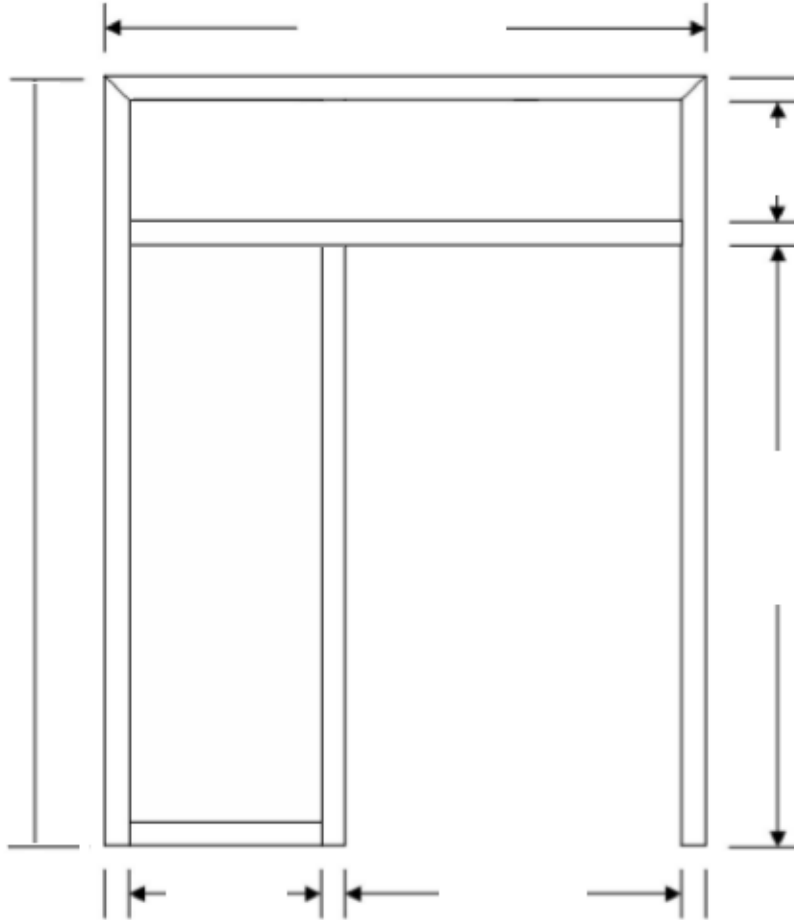

Transom-Side Light, Window on Left

Elevation:	Tag#:	
Jamb Depth:	Gauge:	Material: CRS Galv
Construction: KD Welded	Anchors:	Fire Label:
Profile:	Equal Rabbet: Yes No	Glazing Bead: Loose Installed
Notes:		