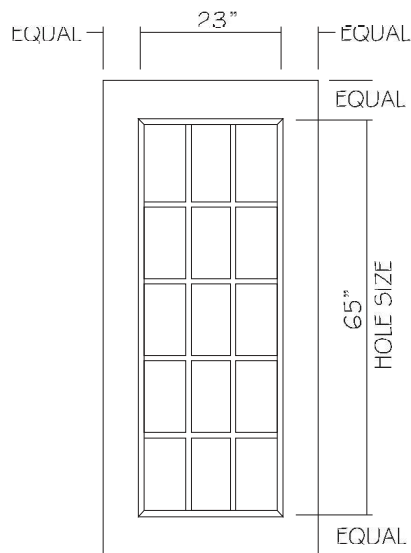

## Vinyl Light Kit Details

VISIBLE GLASS = 8" x 6"  
2-LITE INSERT

VISIBLE GLASS = 22" x 36"  
9-LITE INSERT w/ GRILL

VISIBLE GLASS = 22" x 36"  
1-LITE INSERT

VISIBLE GLASS = 22" x 64"  
15-LITE INSERT w/ GRILL

VISIBLE GLASS = 22" x 64"  
64" FULL VIEW INSERT

COMMERCIAL PLASTIC LITE w/ 1/2"  
ISULATED CLEAR TEMPERED GLASS