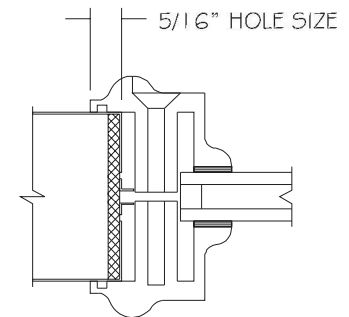

## Vinyl Light Kit Details

VISIBLE GLASS = 8" x 6"  
2-LITE INSERT

VISIBLE GLASS = 22" x 36"  
9-LITE INSERT w/ GRILL

VISIBLE GLASS = 22" x 36"  
1-LITE INSERT

VISIBLE GLASS = 22" x 64"  
15-LITE INSERT w/ GRILL

VISIBLE GLASS = 22" x 64"  
64" FULL VIEW INSERT

COMMERCIAL PLASTIC LITE w/ 1/2"  
ISULATED CLEAR TEMPERED GLASS