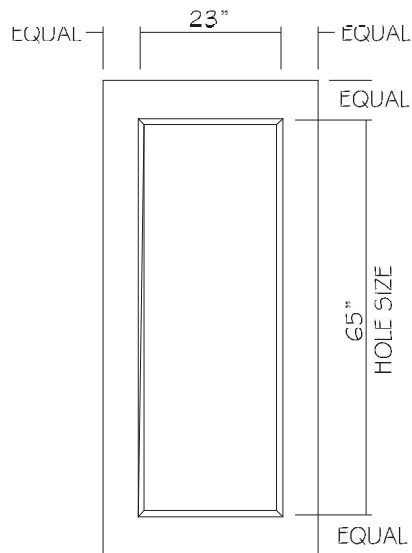

## Vinyl Light Kit Details

VISIBLE GLASS = 8" x 6"  
2-LITE INSERT

VISIBLE GLASS = 22" x 36"  
9-LITE INSERT w/ GRILL

VISIBLE GLASS = 22" x 36"  
1-LITE INSERT

VISIBLE GLASS = 22" x 64"  
15-LITE INSERT w/ GRILL

VISIBLE GLASS = 22" x 64"  
64" FULL VIEW INSERT

COMMERCIAL PLASTIC LITE w/ 1/2"  
ISULATED CLEAR TEMPERED GLASS