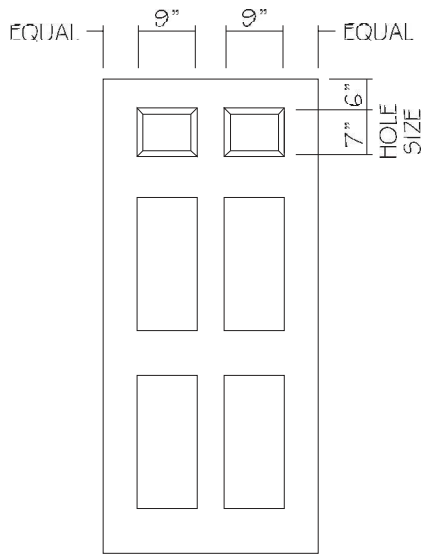

## Vinyl Light Kit Details

VISIBLE GLASS = 8" x 6"  
2-LITE INSERT

VISIBLE GLASS = 22" x 36"  
9-LITE INSERT w/ GRILL

VISIBLE GLASS = 22" x 36"  
1-LITE INSERT

VISIBLE GLASS = 22" x 64"  
15-LITE INSERT w/ GRILL

VISIBLE GLASS = 22" x 64"  
64" FULL VIEW INSERT

COMMERCIAL PLASTIC LITE w/ 1/2"  
ISULATED CLEAR TEMPERED GLASS