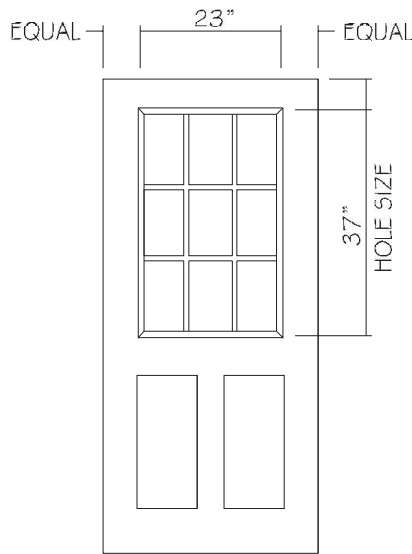

## Vinyl Light Kit Details

VISIBLE GLASS = 8" x 6"  
2-LITE INSERT

VISIBLE GLASS = 22" x 36"  
9-LITE INSERT w/ GRILL

VISIBLE GLASS = 22" x 36"  
1-LITE INSERT

VISIBLE GLASS = 22" x 64"  
15-LITE INSERT w/ GRILL

VISIBLE GLASS = 22" x 64"  
64" FULL VIEW INSERT

COMMERCIAL PLASTIC LITE w/ 1/2"  
ISULATED CLEAR TEMPERED GLASS