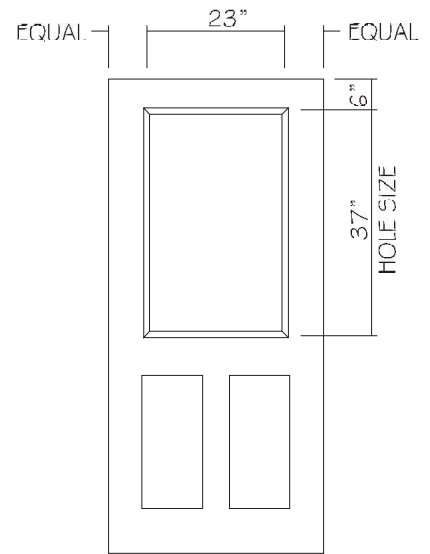

## Vinyl Light Kit Details

VISIBLE GLASS = 8" x 6"  
2-LITE INSERT

VISIBLE GLASS = 22" x 36"  
9-LITE INSERT w/ GRILL

VISIBLE GLASS = 22" x 36"  
1-LITE INSERT

VISIBLE GLASS = 22" x 64"  
15-LITE INSERT w/ GRILL

VISIBLE GLASS = 22" x 64"  
64" FULL VIEW INSERT

COMMERCIAL PLASTIC LITE w/ 1/2"  
ISULATED CLEAR TEMPERED GLASS