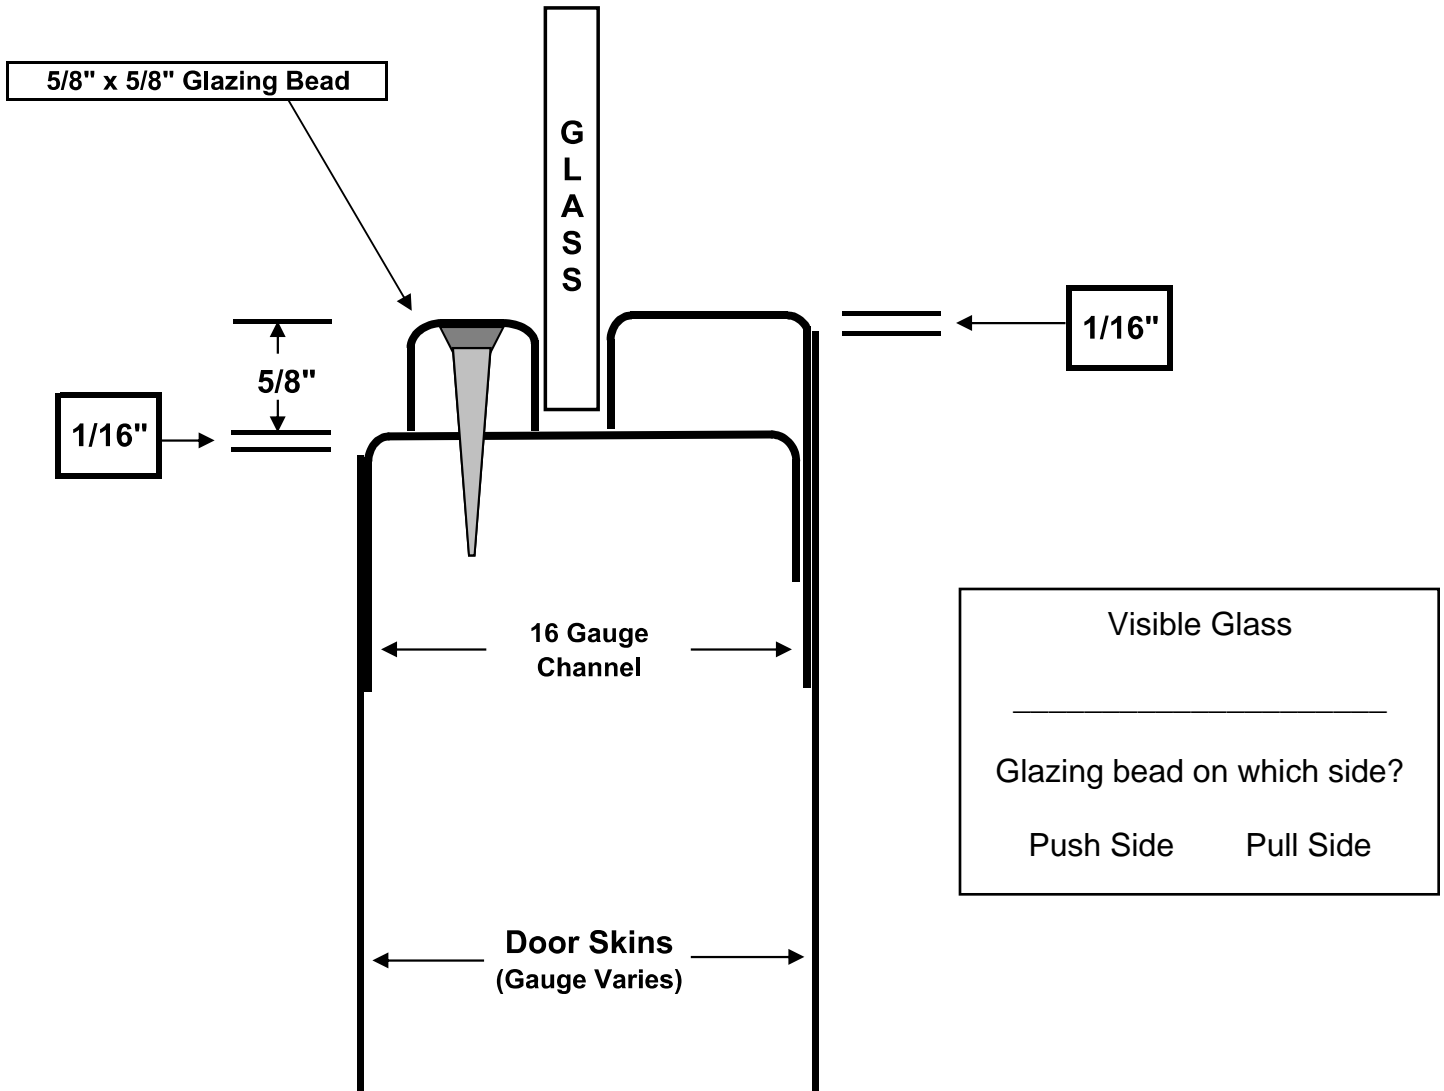

Intregal Flush Light Kit - For 1/4" Glass

Fire ratings Available.

Requires caulking for exterior use.

Available on any gauge door.

Designed for 1/4" glass - 3/8" glazing pocket maximum.

Intregal Flush Light Kit - For 5/16" to 7/8" Glass

Available Non-Rated Only.
Requires caulking for exterior use.

Available on any gauge door.

Designed for 5/16" - 7/8" glass - 1" glazing pocket maximum.

Intregal Flush Light Kit - For 1" to 1 1/8" Glass

Available Non-Rated Only.

Requires caulking for exterior use.

Available on any gauge door.

Designed for 1" to 1 1/8" glass - 1 1/4" glazing pocket maximum.