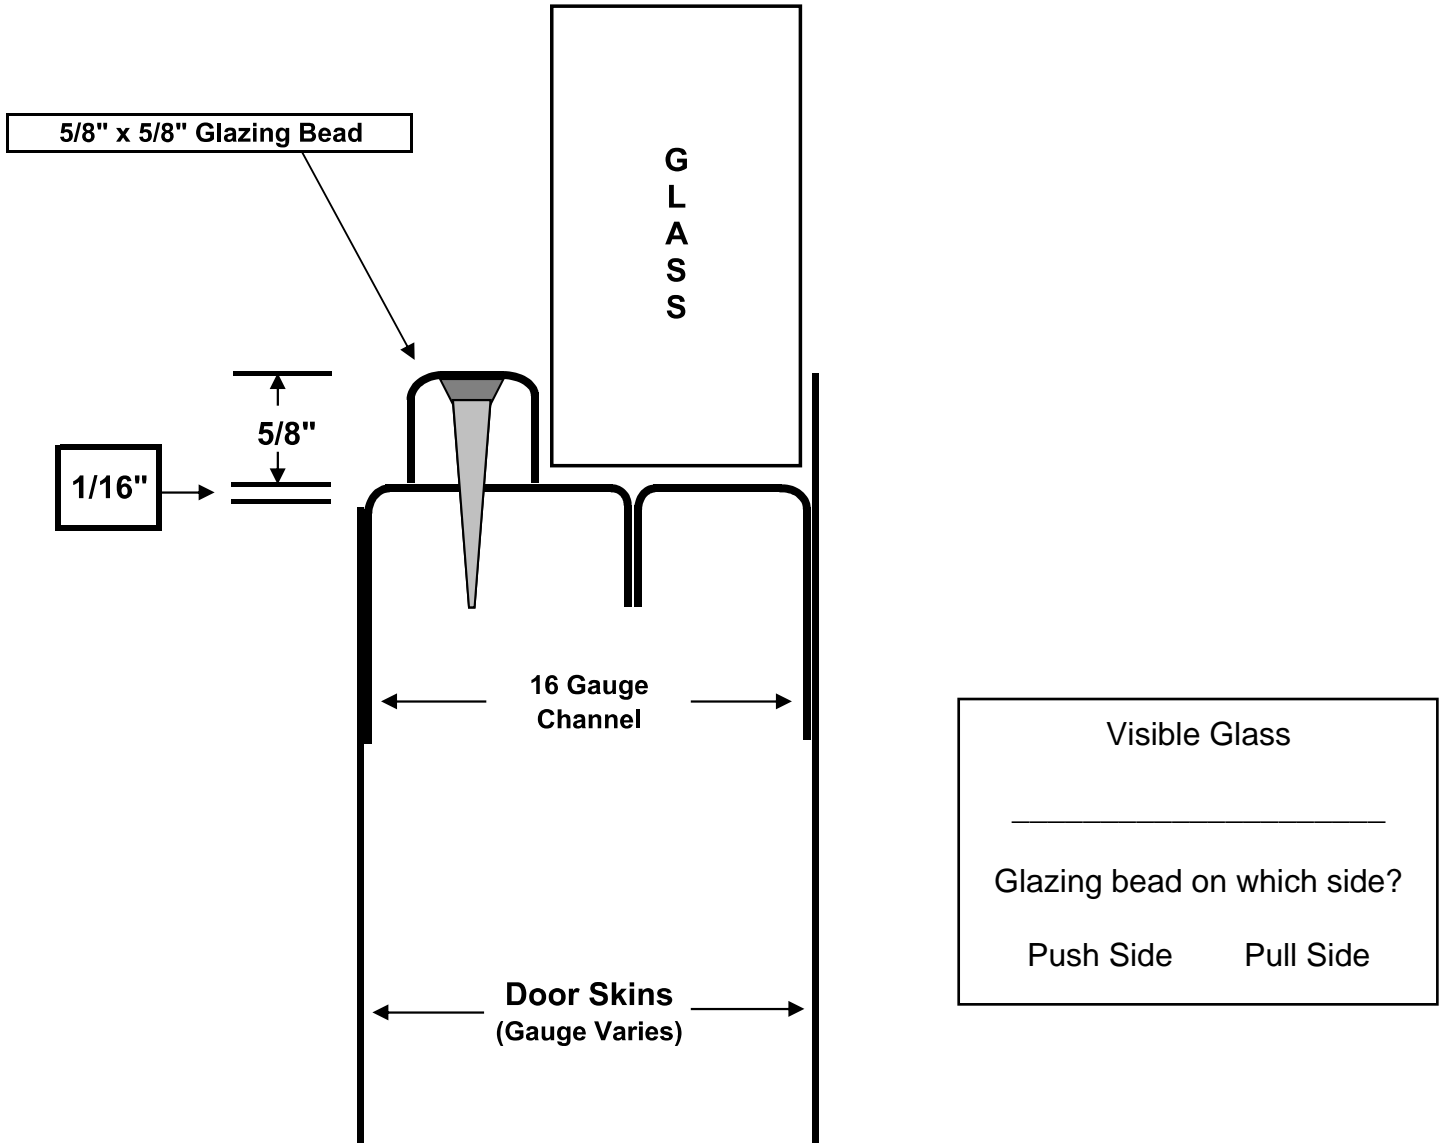

Intregal Flush Light Kit - For 1/4" Glass

Fire ratings Available.

Requires caulking for exterior use.

Available on any gauge door.

Designed for 1/4" glass - 3/8" glazing pocket maximum.

Intregal Flush Light Kit - For 5/16" to 7/8" Glass

Available Non-Rated Only.
Requires caulking for exterior use.

Available on any gauge door.

Designed for 5/16" - 7/8" glass - 1" glazing pocket maximum.

Intregal Flush Light Kit - For 1" to 1 1/8" Glass

Available Non-Rated Only.

Requires caulking for exterior use.

Available on any gauge door.

Designed for 1" to 1 1/8" glass - 1 1/4" glazing pocket maximum.