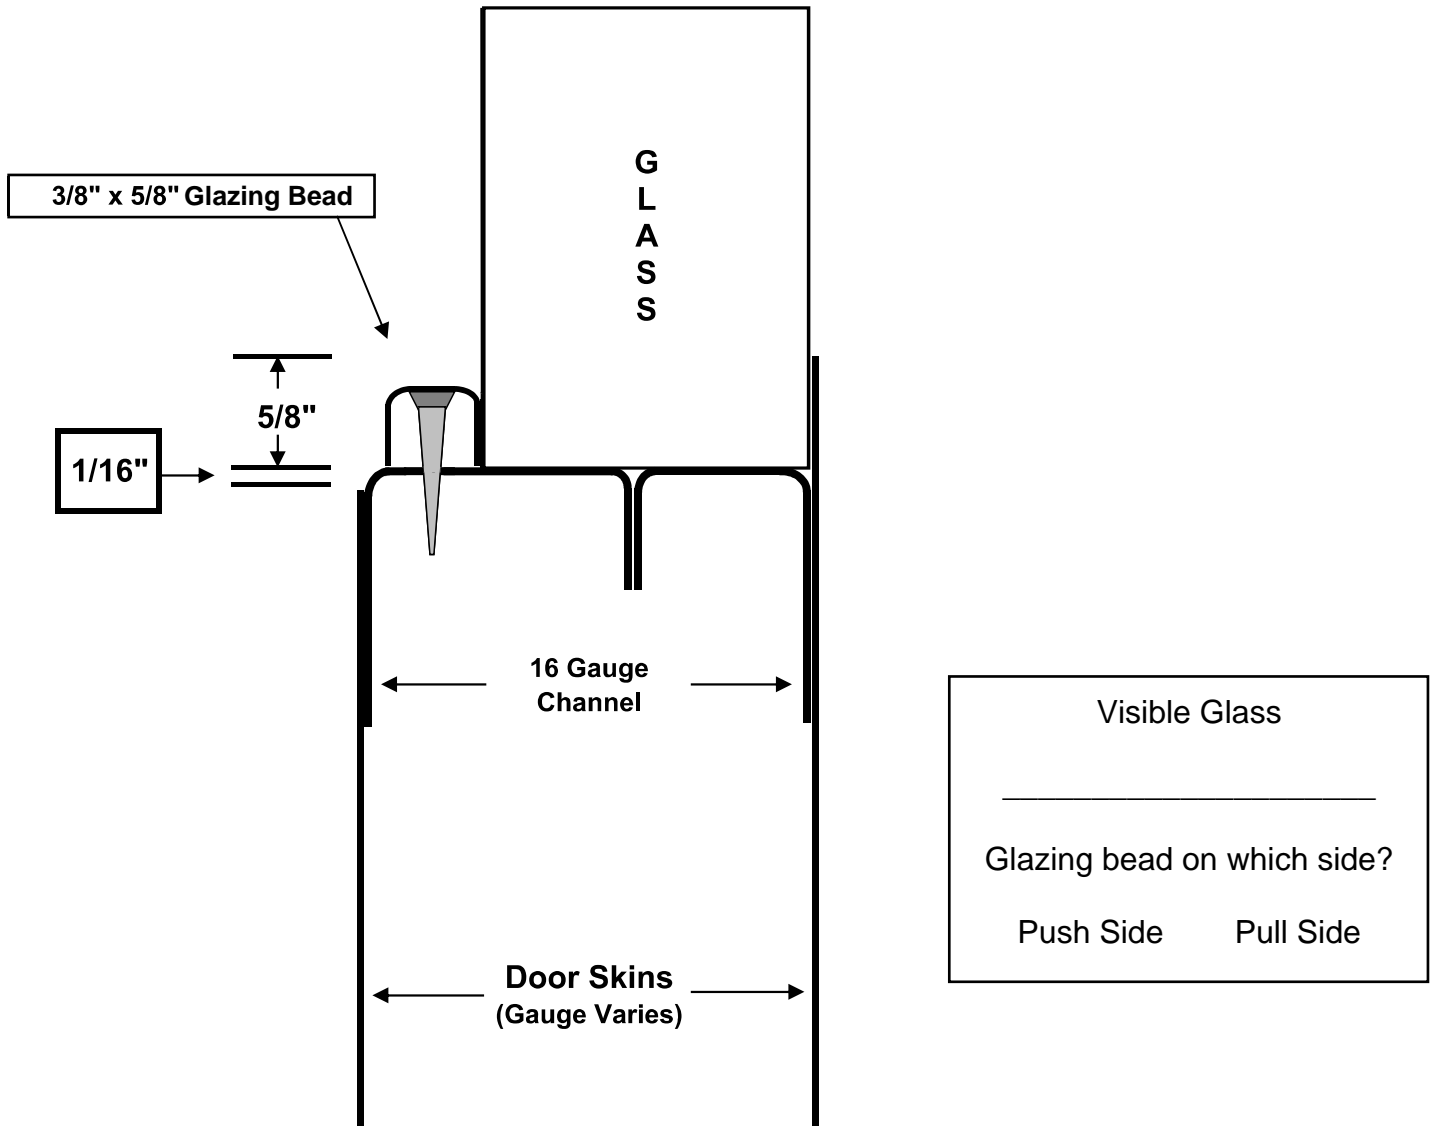

Intregal Flush Light Kit - For 1/4" Glass

Fire ratings Available.

Requires caulking for exterior use.

Available on any gauge door.

Designed for 1/4" glass - 3/8" glazing pocket maximum.

Intregal Flush Light Kit - For 5/16" to 7/8" Glass

Available Non-Rated Only.
Requires caulking for exterior use.

Available on any gauge door.

Designed for 5/16" - 7/8" glass - 1" glazing pocket maximum.

Intregal Flush Light Kit - For 1" to 1 1/8" Glass

Available Non-Rated Only.

Requires caulking for exterior use.

Available on any gauge door.

Designed for 1" to 1 1/8" glass - 1 1/4" glazing pocket maximum.