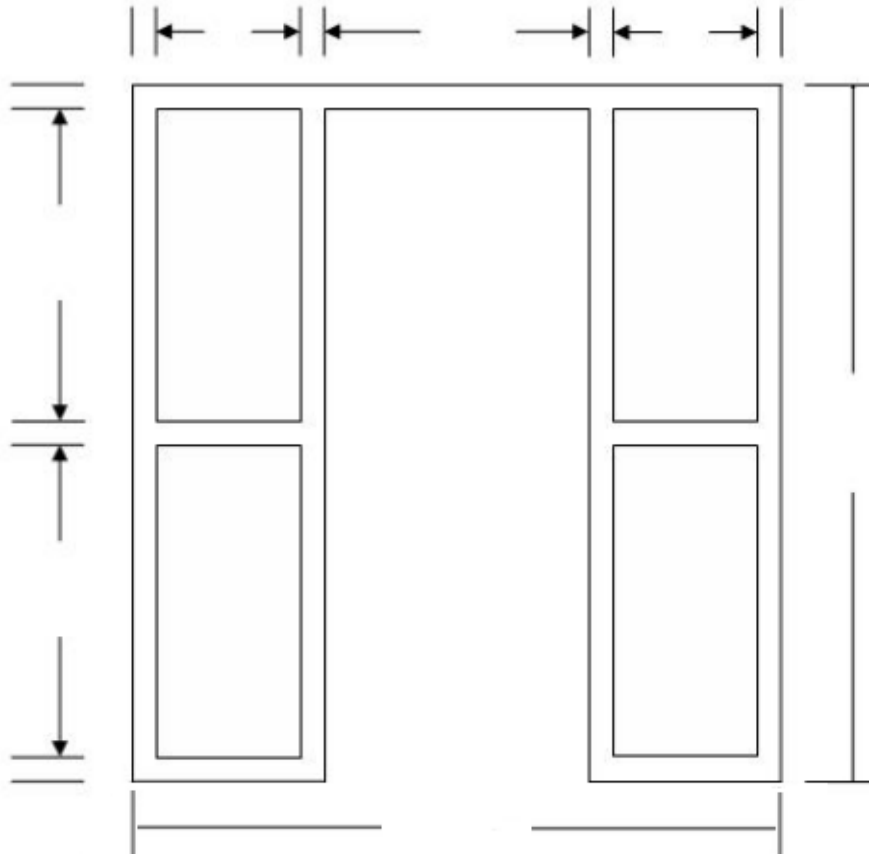

HMF EXPRESS

Elevation:	Tag#:	
Jamb Depth:	Gauge:	Material: CRS Galv
Construction: KD Welded	Anchors:	Fire Label:
Profile:	Equal Rabbet: Yes No	Glazing Bead:
Notes:		Loose Installed