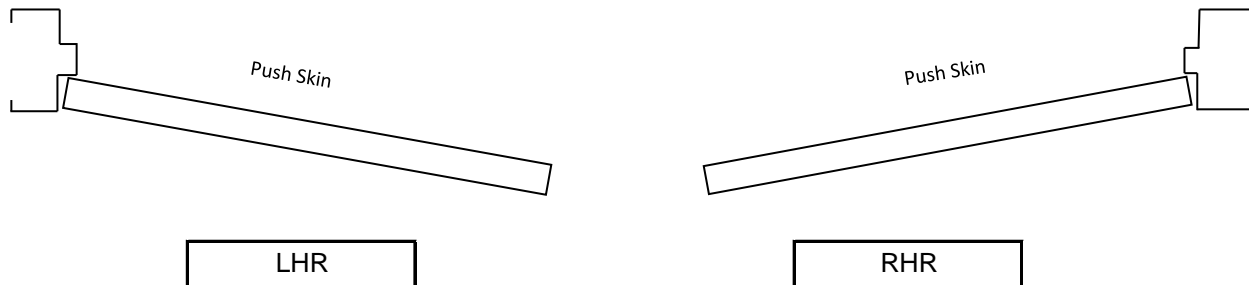

Handing Charts - Pair of Doors with Astragal (Draw in Astragal)

Inswing Pairs

Type of Astragal: Flat Z Type (Choose 1)
Active Hand: RH LH (Choose 1)
Installed: Yes No (Choose 1)
Method: Screw On (Std) Welded (Opt'l) (Choose 1)
Tag #: _____
If on active leaf, choose one: Notch Slot
Notes:

Outswing Pairs

Type of Astragal: Flat Z Type (Choose 1)
Active Hand: LHR (RH) RHR (LH) (Choose 1)
Installed: Yes No (Choose 1)
Method: Screw On (Std) Welded (Opt'l) (Choose 1)
Tag #: _____
If on active leaf, choose one: Notch Slot