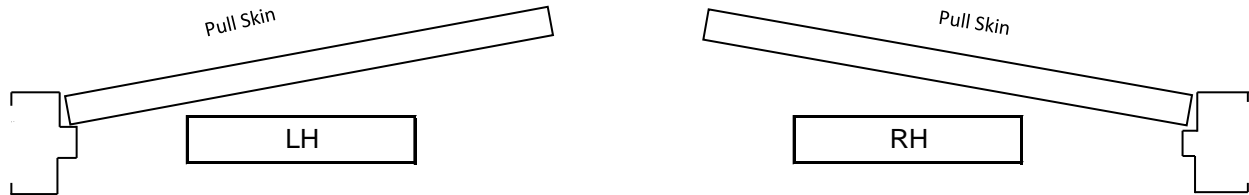

Handing Charts - Pair of Doors with Astragal (Draw in Astragal)

Inswing Pairs

Type of Astragal: Flat Z Type (Choose 1)
Active Hand: RH LH (Choose 1)
Installed: Yes No (Choose 1)
Method: Screw On (Std) Welded (Opt'l) (Choose 1)
Tag #: _____
If on active leaf, choose one: Notch Slot
Notes:

Outswing Pairs

Type of Astragal: Flat Z Type (Choose 1)
Active Hand: LHR (RH) RHR (LH) (Choose 1)
Installed: Yes No (Choose 1)
Method: Screw On (Std) Welded (Opt'l) (Choose 1)
Tag #: _____
If on active leaf, choose one: Notch Slot