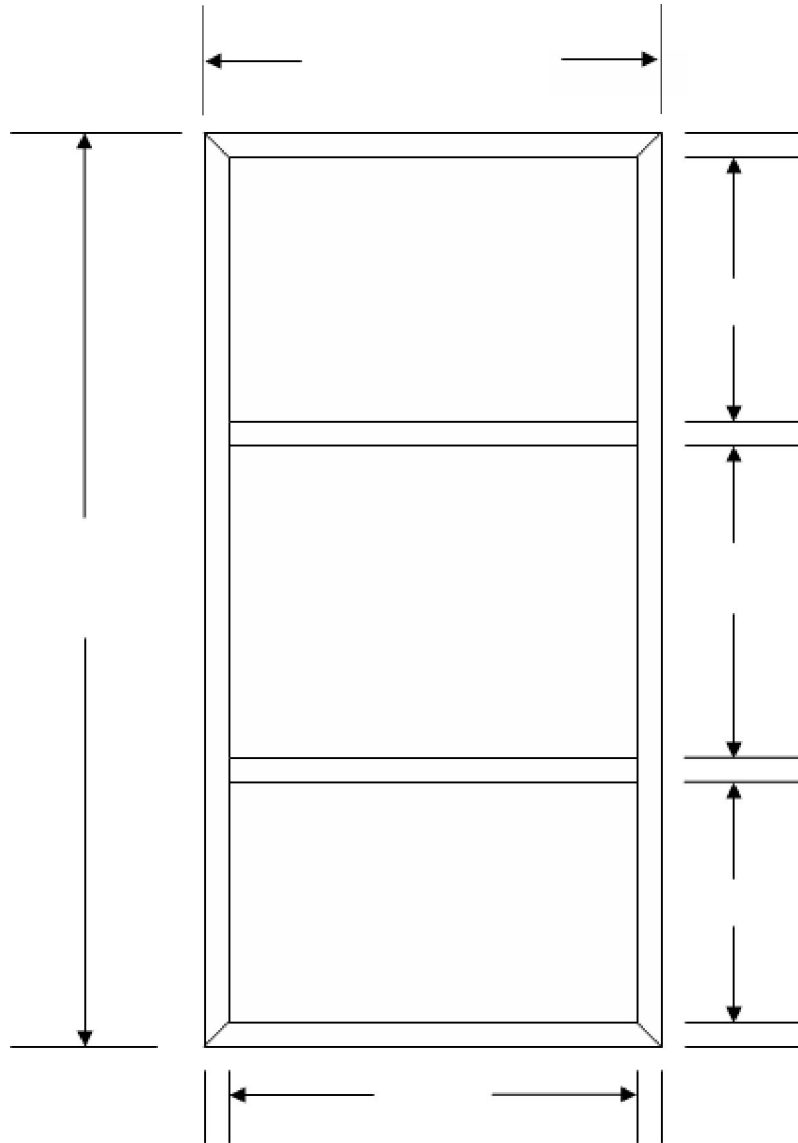

Borrowed Light-3 Light Vertical

Elevation:	Tag#:	
Jamb Depth:	Gauge:	Material: CRS Galv
Construction: KD Welded	Anchors:	Fire Label:
Profile:	Equal Rabbet: Yes No	Glazing Bead: Loose Installed
Notes:		