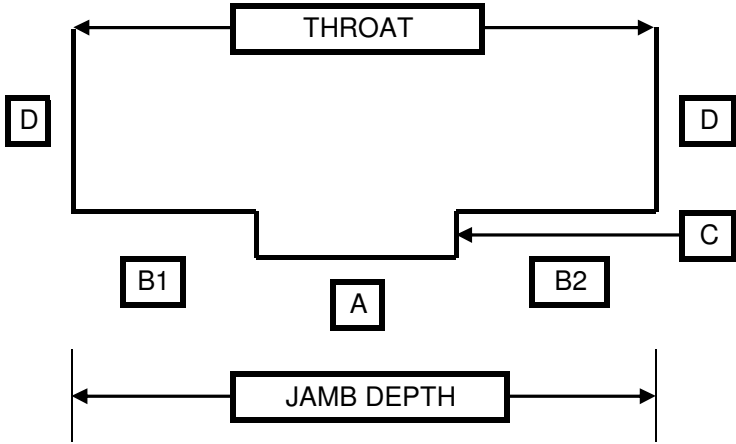

No Return Profile 3-Sided Frames (Double Rabbet)

FRAME PART	UL RATED	NON RATED
THROAT		
MINIMUM	4 5/8"	3 9/16"
MAXIMUM	7 3/4"	No limit
A=SOFFIT		
MINIMUM	1"	5/8"
MAXIMUM	4 3/8"	No limit
B1=HW Rabbet		
MINIMUM	1 15/16"	5/8"
MAXIMUM	1 15/16"	No limit
B2=Non HW Rabbet		
MINIMUM	1 9/16"	5/8"
MAXIMUM	1 9/16"	Varies
D=ACES		
MINIMUM	2"	5/8"
MAXIMUM	4"	No limit
HEIGHT		
MINIMUM	20"	20"
MAXIMUM	96" Single 84" Pair	No limit
WIDTH - SGL.		
MINIMUM	24"	No limit
MAXIMUM	48"	No limit
WIDTH PAIR		
MINIMUM	48"	No limit
MAXIMUM	72"	No limit

Holes in faces for screw / nail attachment

** Maximum Fire Rating = 90 Minute **

* A = 1 1/4" min. for Compression Anchors

Rough Opening (Comp. Anc.) = Door Opening + 2" Width, + 3/4" Height

Rough Opening (No Anc) = Door Opening + 1 1/2" Width, + 3/4" Height

ANCHOR OPTIONS
Warnock Hersey - None (Face holes only)
Non UL - None, CO, SS, WS