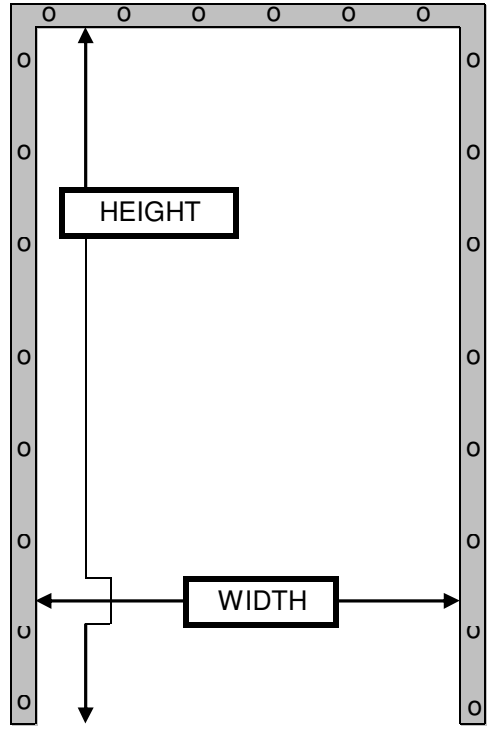

No Return Profile 3-Sided Frames (Double Rabbet)

FRAME PART	UL RATED	NON RATED
THROAT		
MINIMUM	4 5/8"	3 9/16"
MAXIMUM	7 3/4"	No limit
A=SOFFIT		
MINIMUM	1"	5/8"
MAXIMUM	4 3/8"	No limit
B1=HW Rabbet		
MINIMUM	1 15/16"	5/8"
MAXIMUM	1 15/16"	No limit
B2=Non HW Rabbet		
MINIMUM	1 9/16"	5/8"
MAXIMUM	1 9/16"	Varies
D=ACES		
MINIMUM	2"	5/8"
MAXIMUM	4"	No limit
HEIGHT		
MINIMUM	20"	20"
MAXIMUM	96" Single 84" Pair	No limit
WIDTH - SGL.		
MINIMUM	24"	No limit
MAXIMUM	48"	No limit
WIDTH PAIR		
MINIMUM	48"	No limit
MAXIMUM	72"	No limit

Holes in faces for screw / nail attachment

** Maximum Fire Rating = 90 Minute **

* A = 1 1/4" min. for Compression Anchors

Rough Opening (Comp. Anc.) = Door Opening + 2" Width, + 3/4" Height

Rough Opening (No Anc) = Door Opening + 1 1/2" Width, + 3/4" Height

ANCHOR OPTIONS
Warnock Hersey - None (Face holes only)
Non UL - None, CO, SS, WS