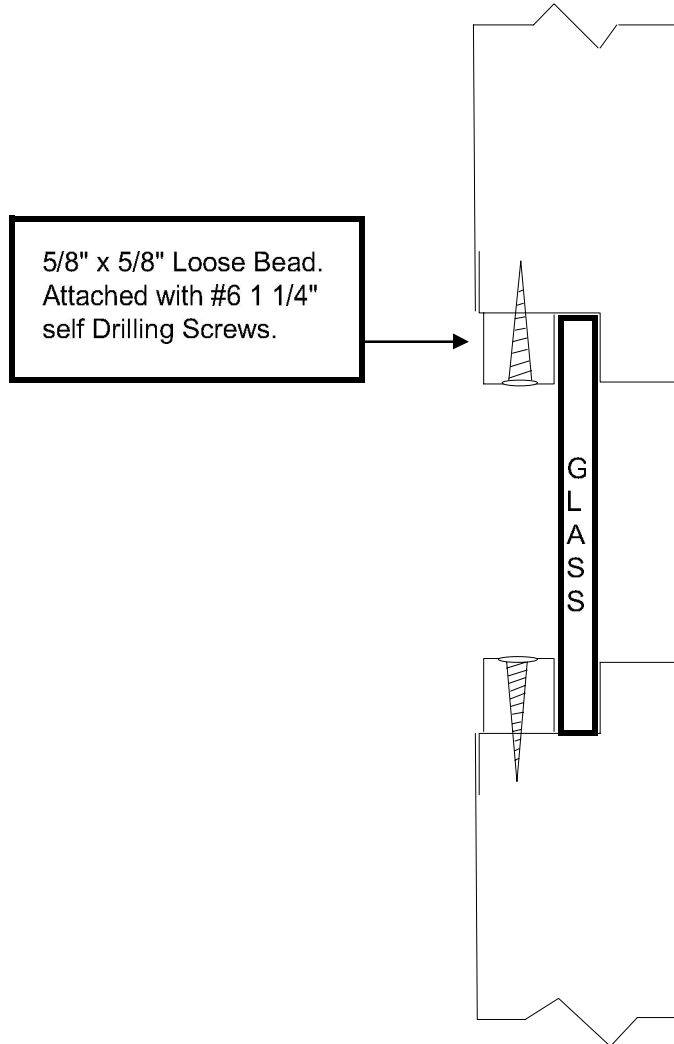

Flush Light Kit-1/4" Glass

Non Rated applications only.

Requires caulking for exterior use.

Available on any gauge door.

Thicker glass options are available.

Flush Light Kit-3/8" to 1" Glass

Non Rated applications only.

Requires caulking for exterior use.

Available on any gauge door.

Not intended for glass less than $3/8"$ thick.

Flush Light Kit-Side View

**Any opening size available
For use on all non fire rated doors**