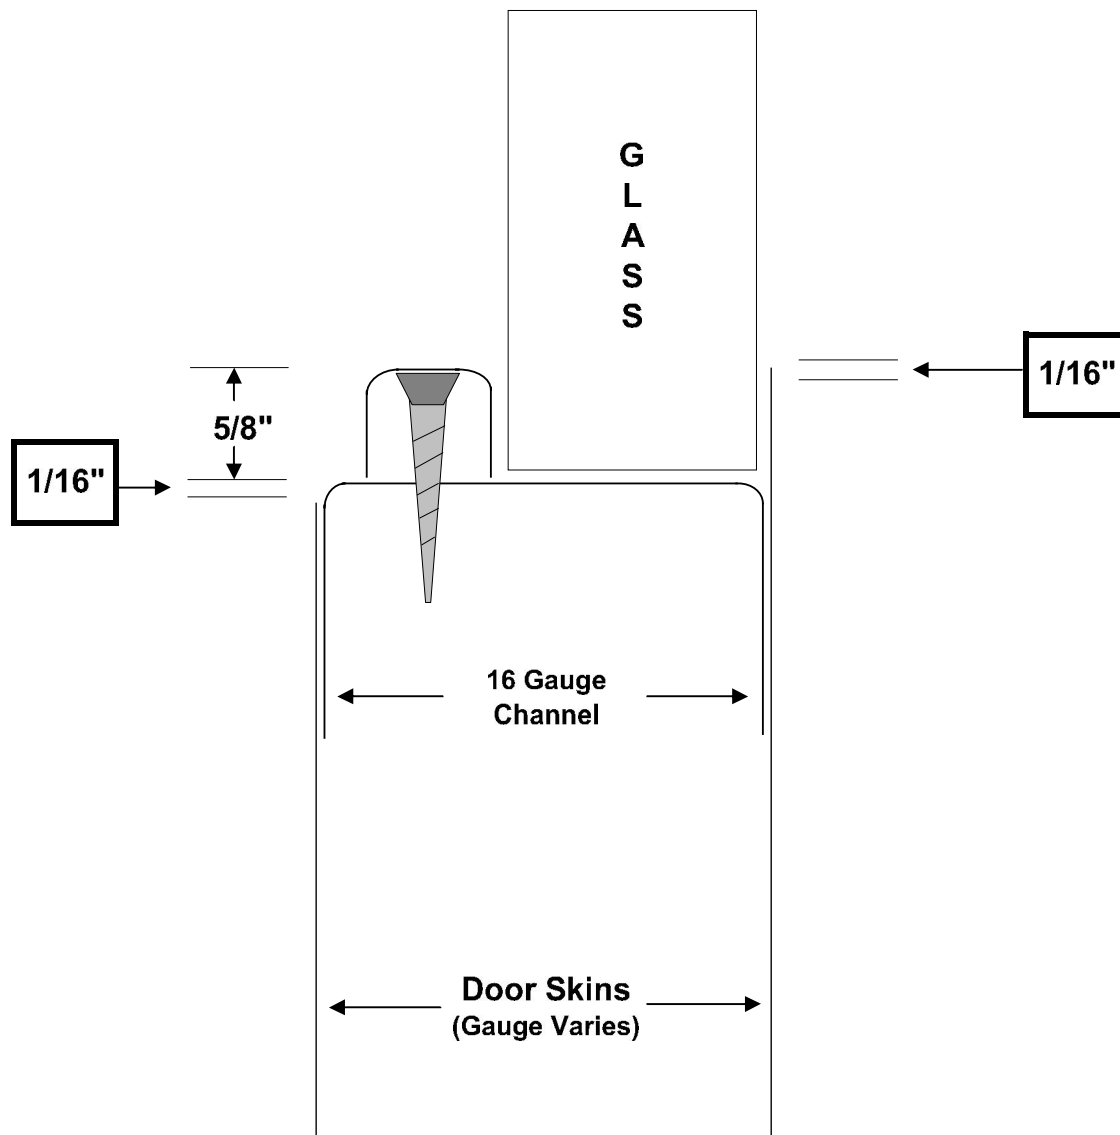

Flush Light Kit-1/4" Glass

Non Rated applications only.

Requires caulking for exterior use.

Available on any gauge door.

Thicker glass options are available.

Flush Light Kit-3/8" to 1" Glass

Non Rated applications only.

Requires caulking for exterior use.

Available on any gauge door.

Not intended for glass less than $3/8"$ thick.

Flush Light Kit-Side View

**Any opening size available
For use on all non fire rated doors**