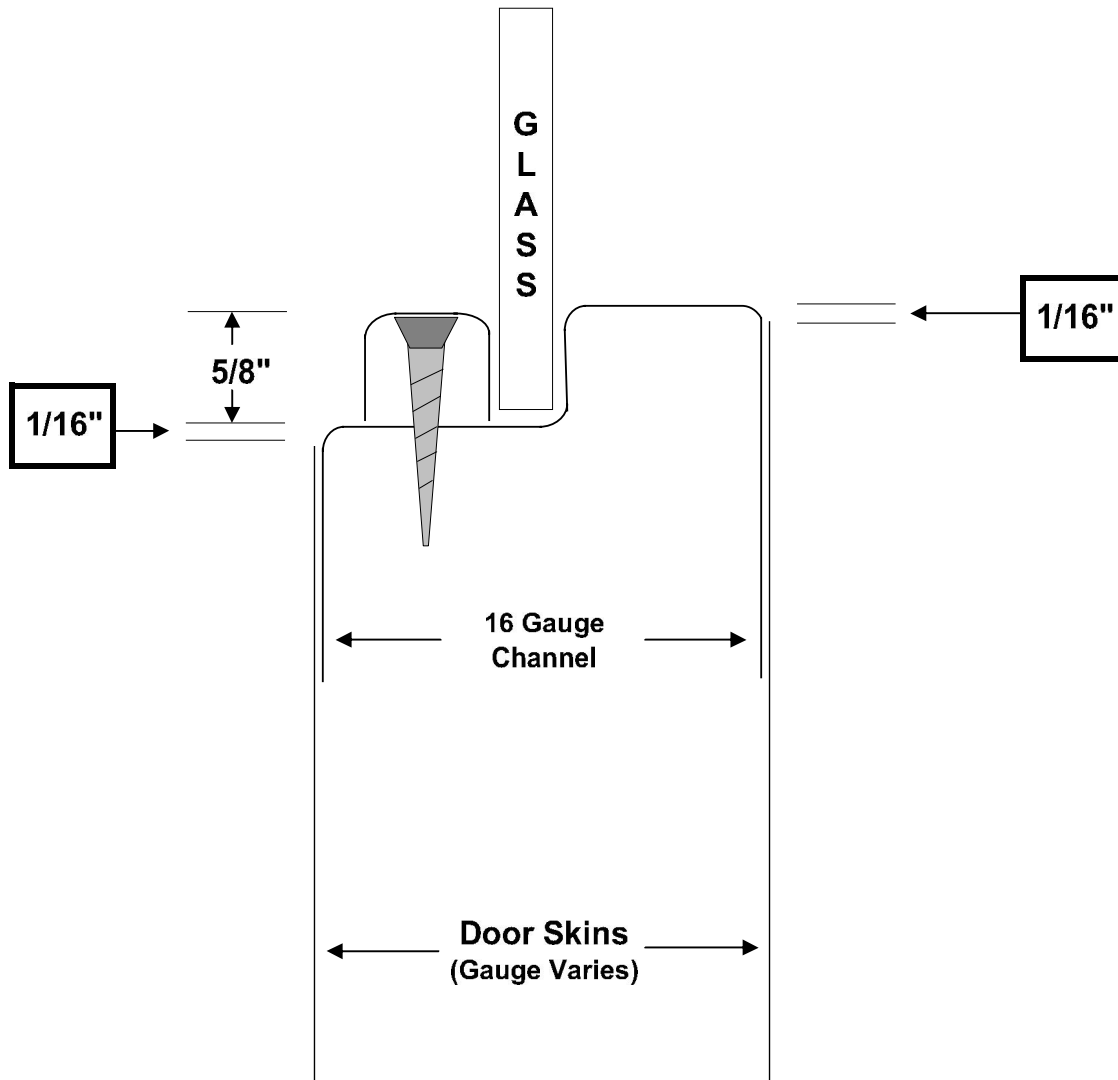

Flush Light Kit-1/4" Glass

Non Rated applications only.

Requires caulking for exterior use.

Available on any gauge door.

Thicker glass options are available.

Flush Light Kit-3/8" to 1" Glass

Non Rated applications only.

Requires caulking for exterior use.

Available on any gauge door.

Not intended for glass less than $3/8"$ thick.

Flush Light Kit-Side View

**Any opening size available
For use on all non fire rated doors**