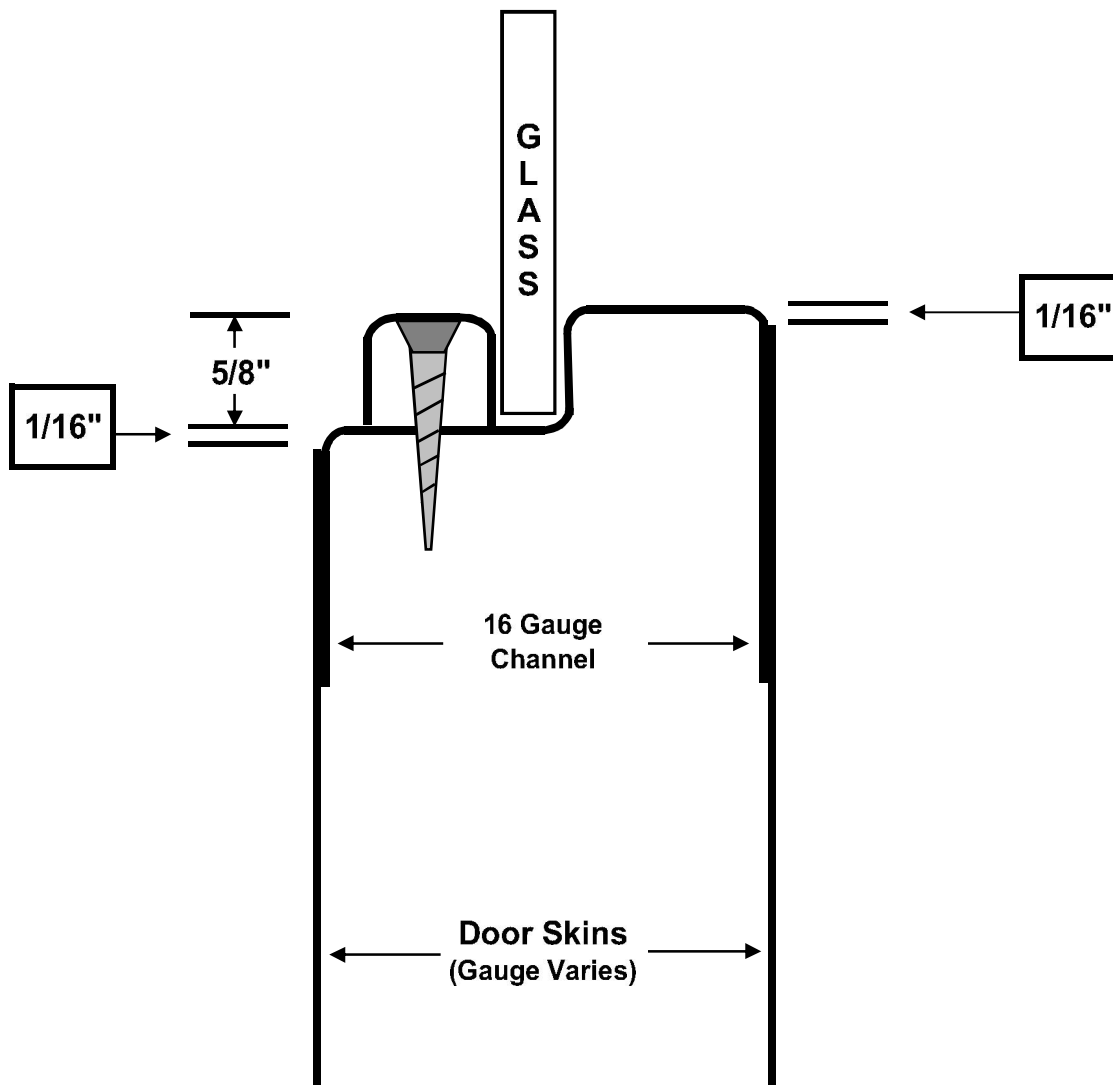

Integral Flush Light Kit - 1/4" Lights

90 Minute Fire Rating Available - up to 100 Square Inches of Exposed Glass.

Requires caulking for exterior use.

Available on any gauge door.

Thicker glass options are available - (Non Fire Rated Only).

Integral Flush Light Kit - 3/8" to 1' Lights

Non Rated applications only.

Requires caulking for exterior use.

Available on any gauge door.

Not intended for glass less than 3/8" thick.