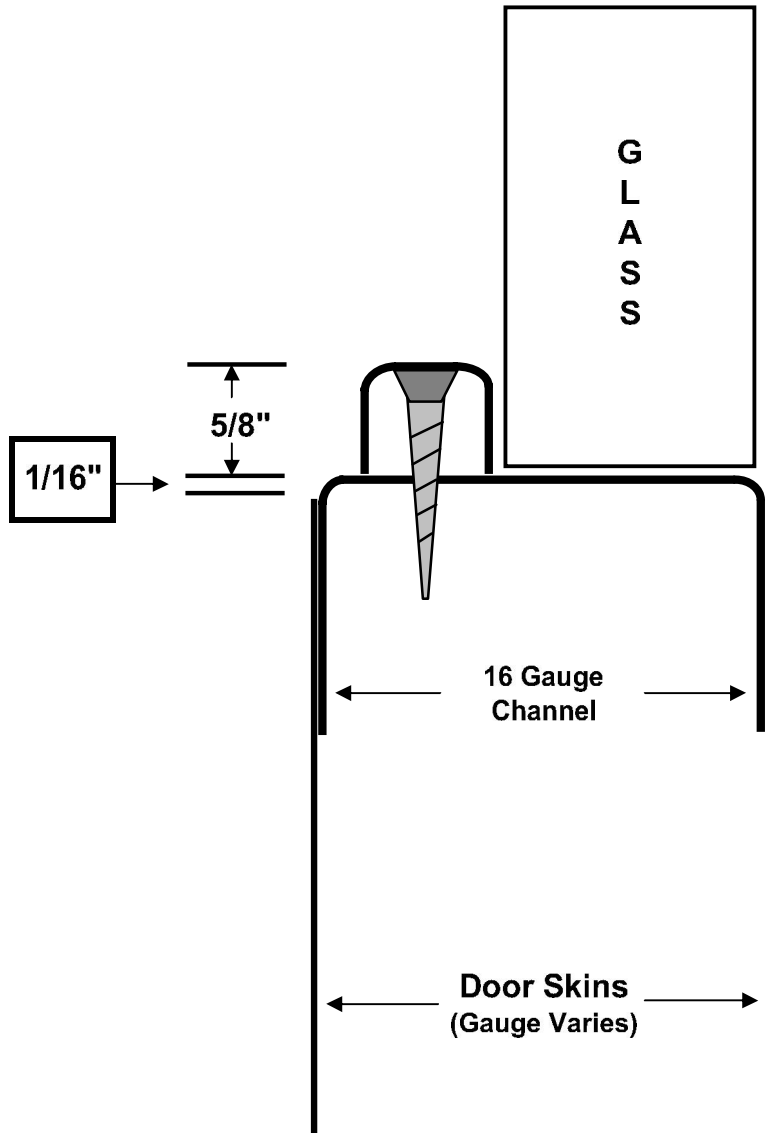

Integral Flush Light Kit - 1/4" Lights

90 Minute Fire Rating Available - up to 100 Square Inches of Exposed Glass.

Requires caulking for exterior use.

Available on any gauge door.

Thicker glass options are available - (Non Fire Rated Only).

Integral Flush Light Kit - 3/8" to 1' Lights

Non Rated applications only.

Requires caulking for exterior use.

Available on any gauge door.

Not intended for glass less than 3/8" thick.