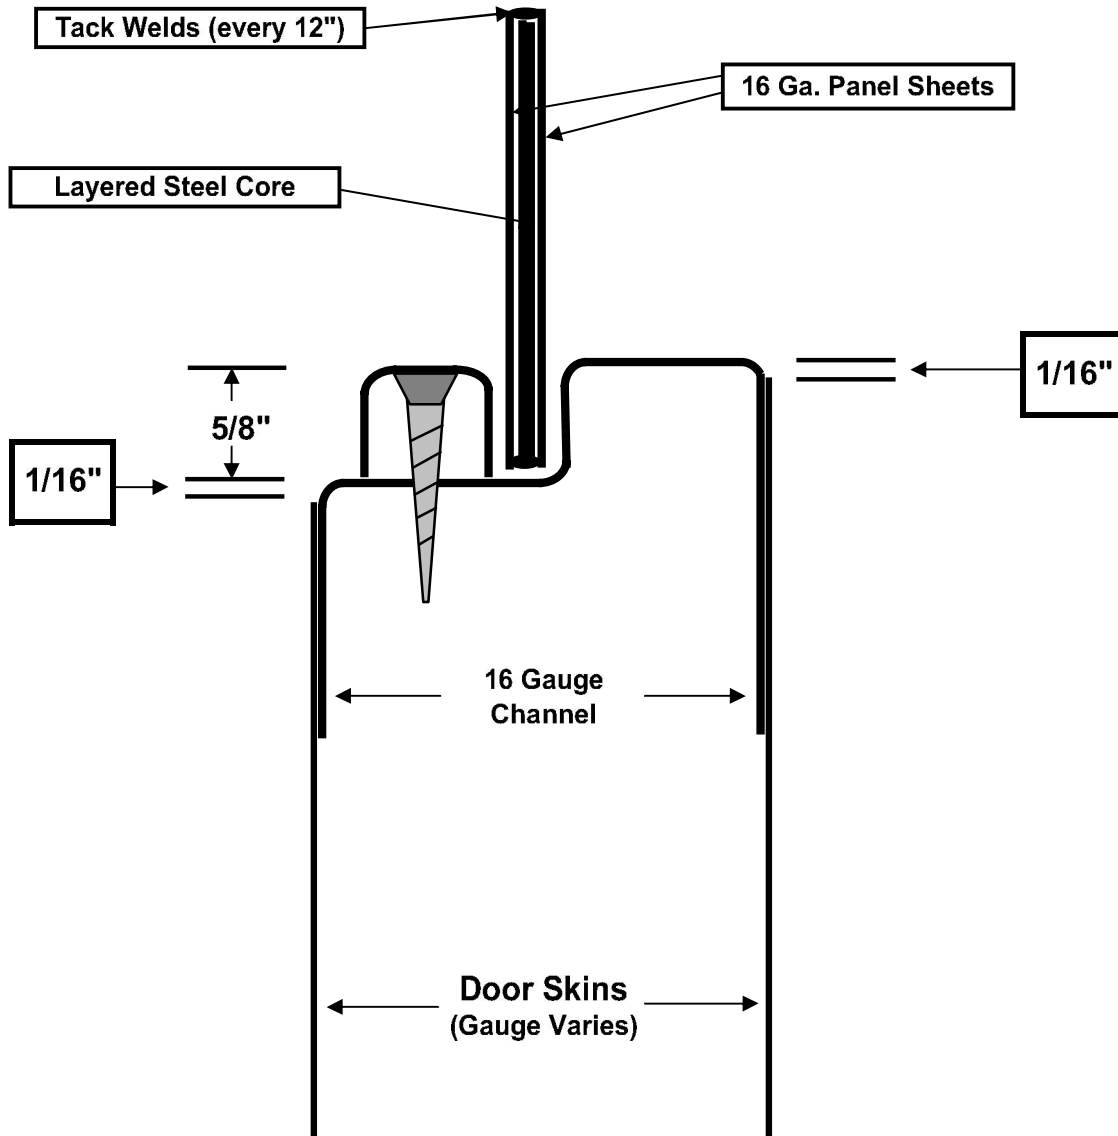

Integral Flush Panel Kit - 1/4" Panel

Non Rated applications only.

Requires caulking for exterior use.

Available on any gauge door.

Thicker panel options are available.

Integral Flush Panel Kit - 3/8" to 1' Panels

Non Rated applications only.

Requires caulking for exterior use.

Available on any gauge door.

Not intended for Panels less than 3/8" thick.