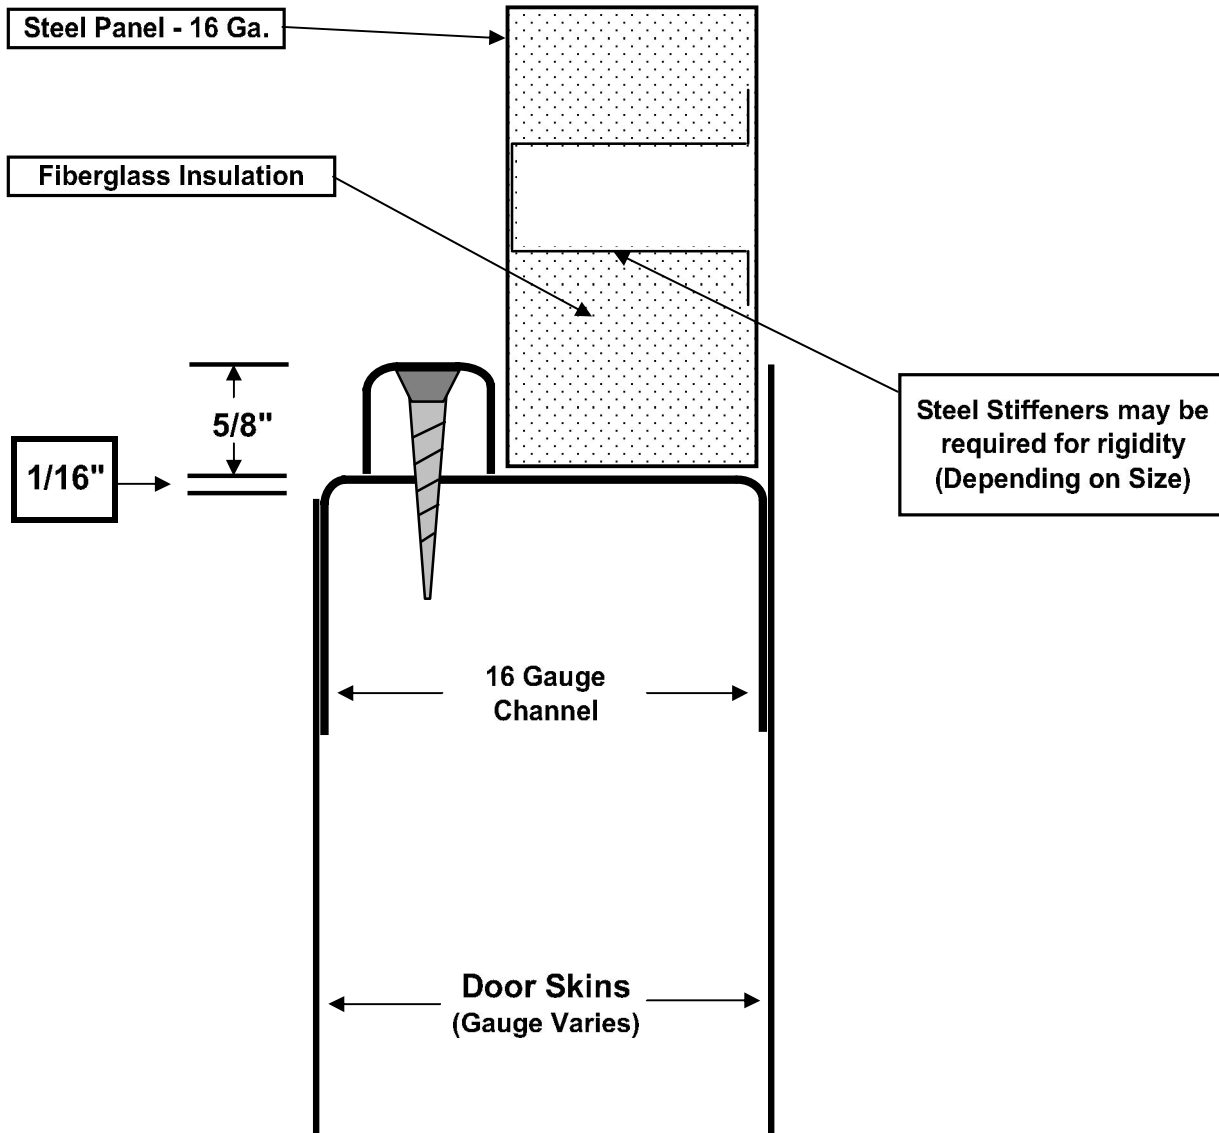

Integral Flush Panel Kit - 1/4" Panel

Non Rated applications only.

Requires caulking for exterior use.

Available on any gauge door.

Thicker panel options are available.

Integral Flush Panel Kit - 3/8" to 1' Panels

Non Rated applications only.

Requires caulking for exterior use.

Available on any gauge door.

Not intended for Panels less than 3/8" thick.