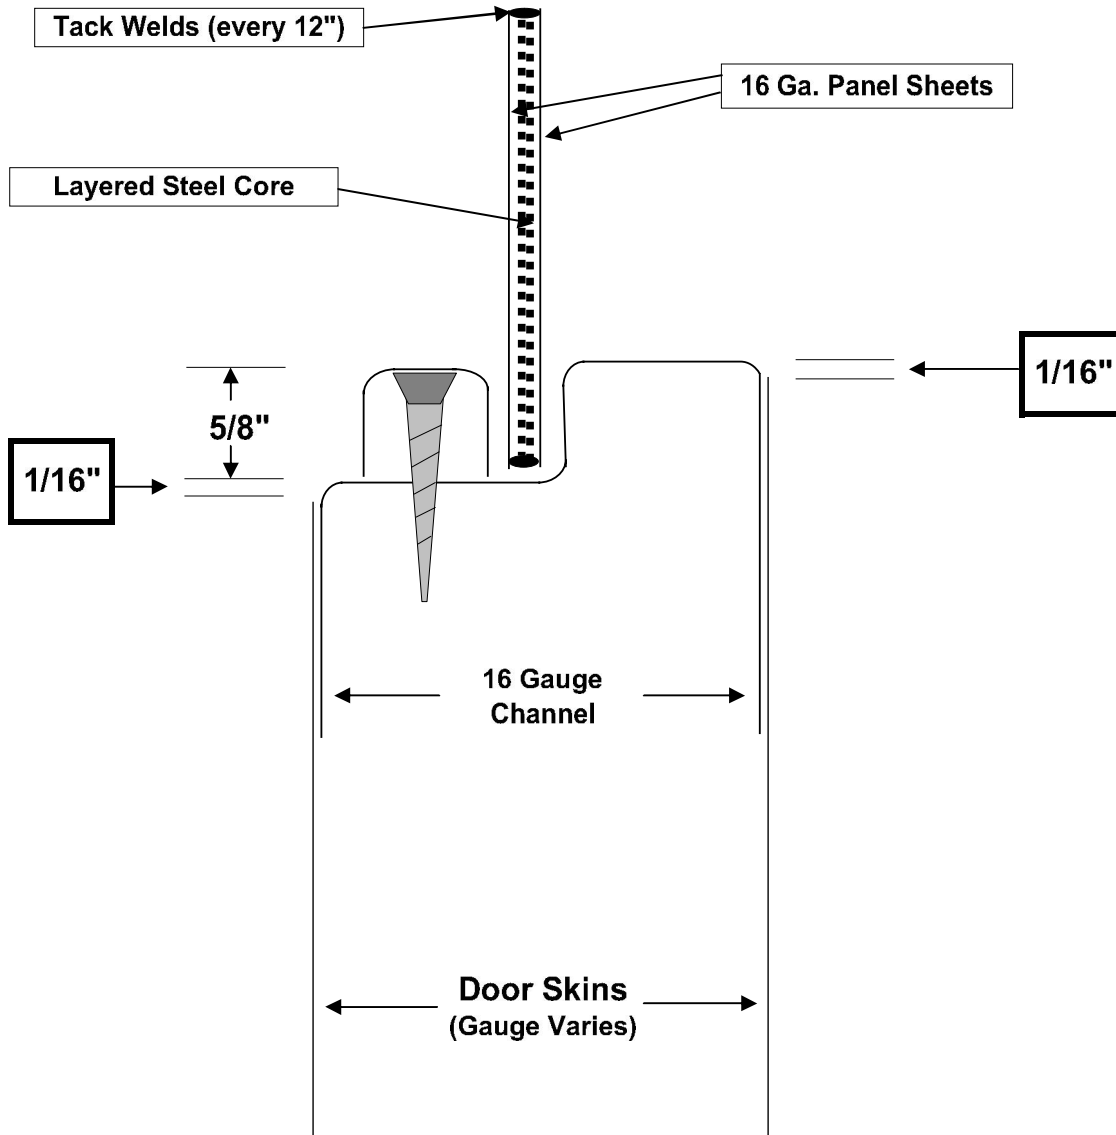

## Recessed Panel-Standard

### Integral Flush Panel Kit - For 1/4" Panel

Non Rated applications only.

Requires caulking for exterior use.

Available on any gauge door.

Thicker panel options are available.

## Recessed Panel-Thick

### Integral Flush Panel Kit - For 3/8" to 1" Panels

Non Rated applications only.

Requires caulking for exterior use.

Available on any gauge door.

Not intended for Panels less than 3/8" thick.