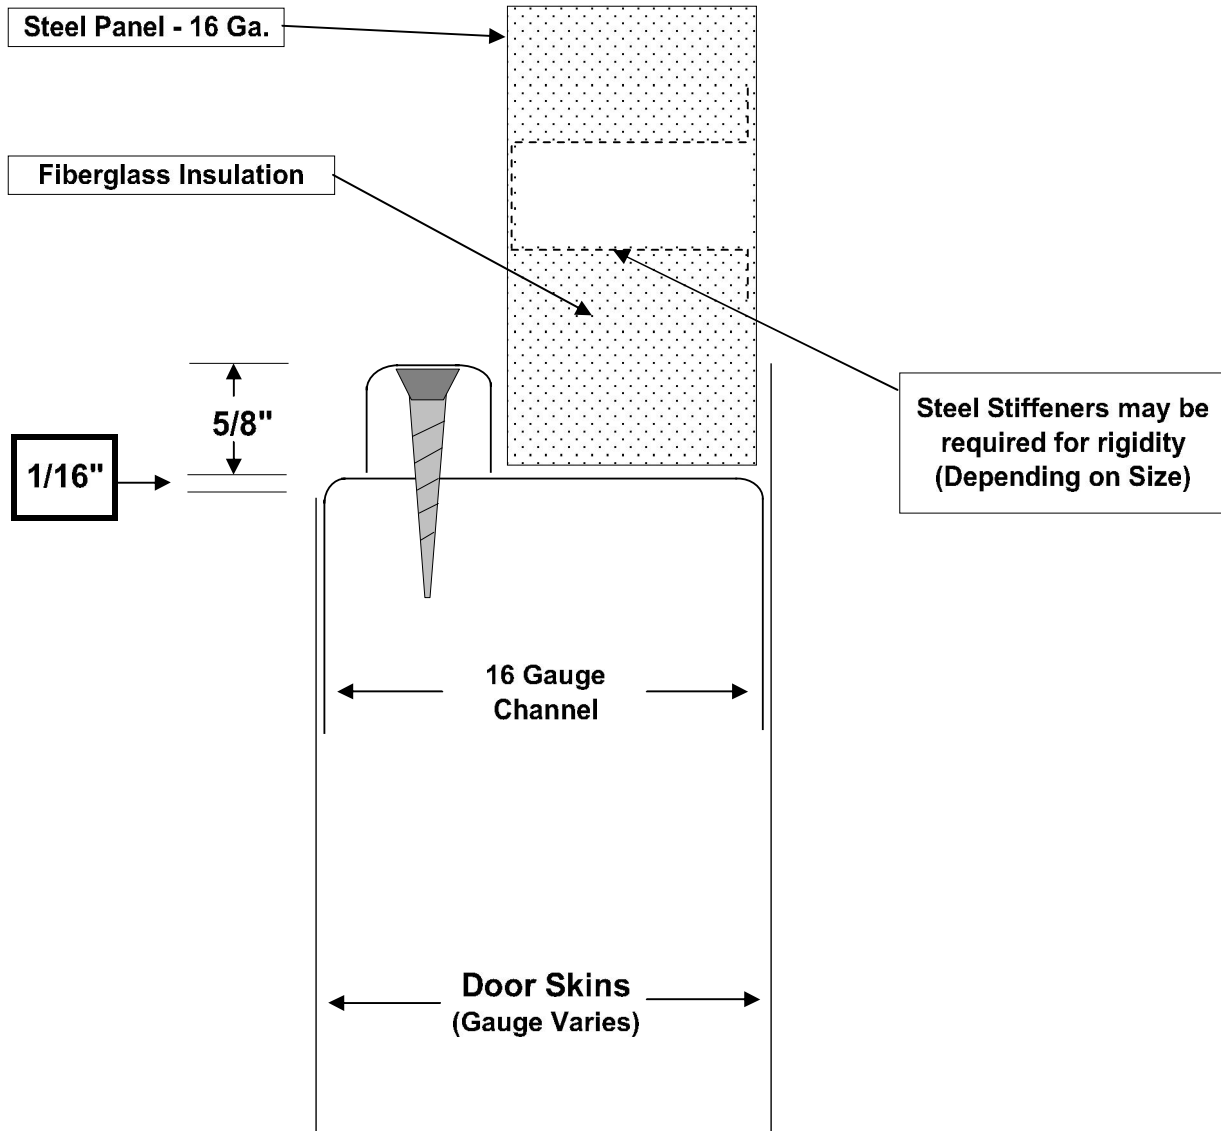

### Integral Flush Panel Kit - For 1/4" Panel

Non Rated applications only.

Requires caulking for exterior use.

Available on any gauge door.

Thicker panel options are available.

## Recessed Panel-Thick

### Integral Flush Panel Kit - For 3/8" to 1" Panels

Non Rated applications only.

Requires caulking for exterior use.

Available on any gauge door.

Not intended for Panels less than 3/8" thick.