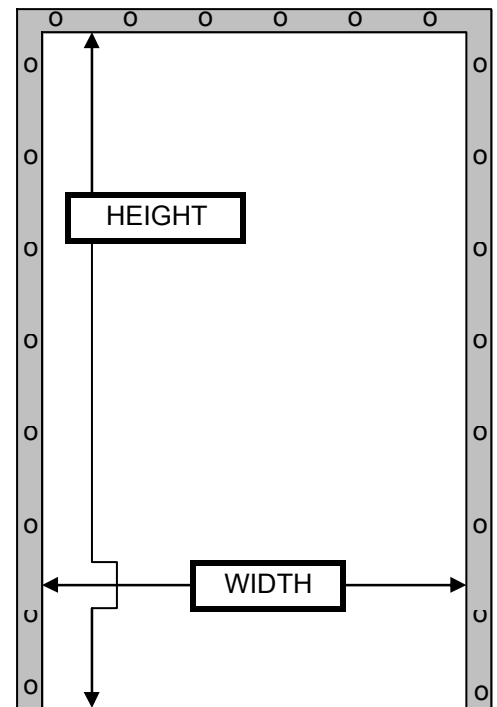

No Return Profile 3-Sided Frames (Double Rabbet)

FRAME PART	UL RATED	NON RATED
THROAT		
MINIMUM	4 1/2"	3/18"
MAXIMUM	14 3/8"	No limit
A=SOFFIT		
MINIMUM	1 1/4"	5/8"
MAXIMUM	11"	No limit
B=RABBETS		
MINIMUM	1 9/16"	5/8"
MAXIMUM	To suit Door	No limit
C=STOP		
MINIMUM	5/8"	5/8"
MAXIMUM	1"	Varies
D=FACES		
MINIMUM	1 1/4"	5/8"
MAXIMUM	4"	No limit
HEIGHT		
MINIMUM	20"	20"
MAXIMUM	96"	No limit
WIDTH - SGL.		
MINIMUM	24"	No limit
MAXIMUM	42"	No limit
WIDTH PAIR		
MINIMUM	N/A	No limit
MAXIMUM	N/A	No limit

Holes in faces for screw / nail attachment

**** Maximum Fire Rating = 90 Minute ****

*** A = 1 1/4" min. for Compression Anchors**

Rough Opening (Comp. Anc.) = Door Opening + 2" Width, + 3/4" Height

Rough Opening (No Anc) = Door Opening + 1 1/2" Width, + 3/4" Height