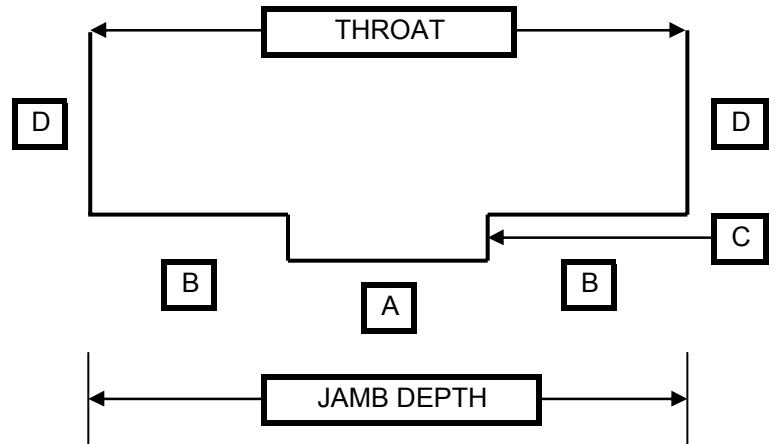

No Return Profile 3-Sided Frames (Double Rabbet)

FRAME PART	UL RATED	NON RATED
THROAT		
MINIMUM	4 1/2"	3/18"
MAXIMUM	14 3/8"	No limit
A=SOFFIT		
MINIMUM	1 1/4"	5/8"
MAXIMUM	11"	No limit
B=RABBETS		
MINIMUM	1 9/16"	5/8"
MAXIMUM	To suit Door	No limit
C=STOP		
MINIMUM	5/8"	5/8"
MAXIMUM	1"	Varies
D=FACES		
MINIMUM	1 1/4"	5/8"
MAXIMUM	4"	No limit
HEIGHT		
MINIMUM	20"	20"
MAXIMUM	96"	No limit
WIDTH - SGL.		
MINIMUM	24"	No limit
MAXIMUM	42"	No limit
WIDTH PAIR		
MINIMUM	N/A	No limit
MAXIMUM	N/A	No limit

Holes in faces for screw / nail attachment

**** Maximum Fire Rating = 90 Minute ****

*** A = 1 1/4" min. for Compression Anchors**

Rough Opening (Comp. Anc.) = Door Opening + 2" Width, + 3/4" Height

Rough Opening (No Anc) = Door Opening + 1 1/2" Width, + 3/4" Height

ANCHOR OPTIONS

UL - None (Face holes only)

Non UL - None, CO, SS, WS