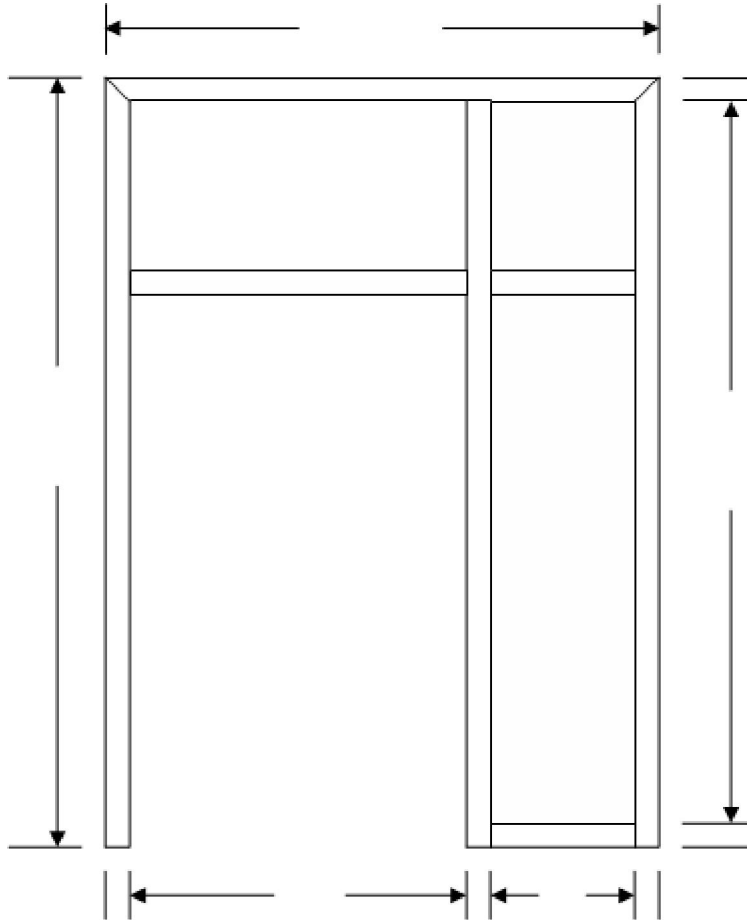

## Transom-Side Light, Window on Right

Elevation:	Tag#:	
Jamb Depth:	Gauge:	Material: CRS Galv
Construction: KD Welded	Anchors:	Fire Label:
Profile:	Equal Rabbet: Yes No	Glazing Bead: Loose Installed
Notes:		