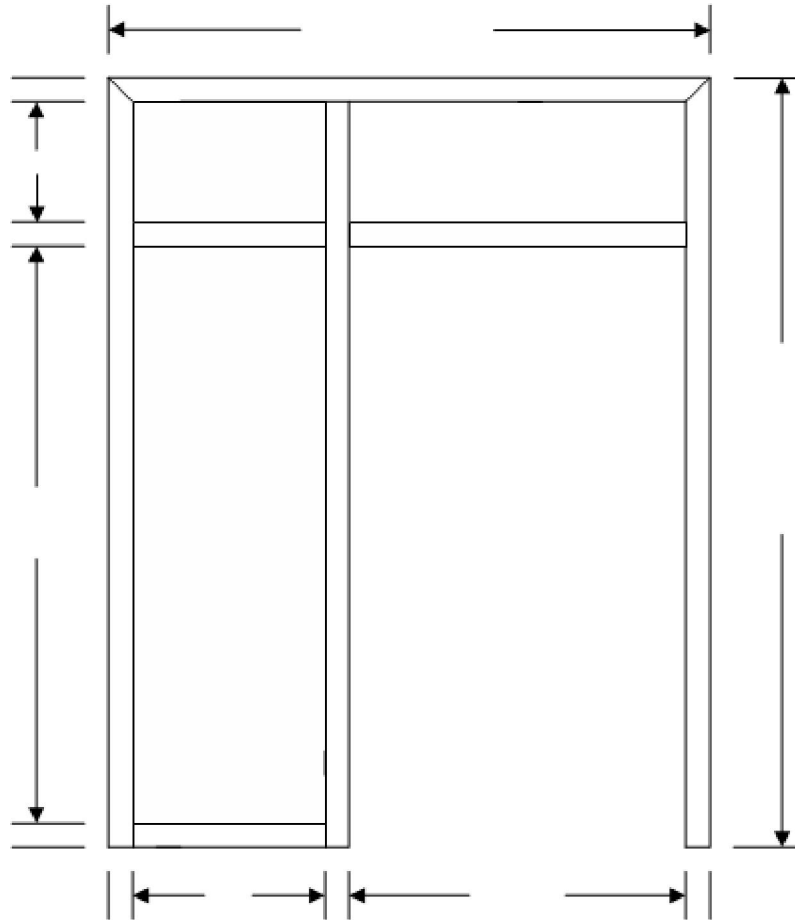

Transom-Side Light, Window on Left

Elevation:	Tag#:		
Jamb Depth:	Gauge:	Material: CRS Galv	
Construction: KD Welded	Anchors:		Fire Label:
Profile:	Equal Rabbet: Yes No		Glazing Bead:
Notes:			Loose Installed