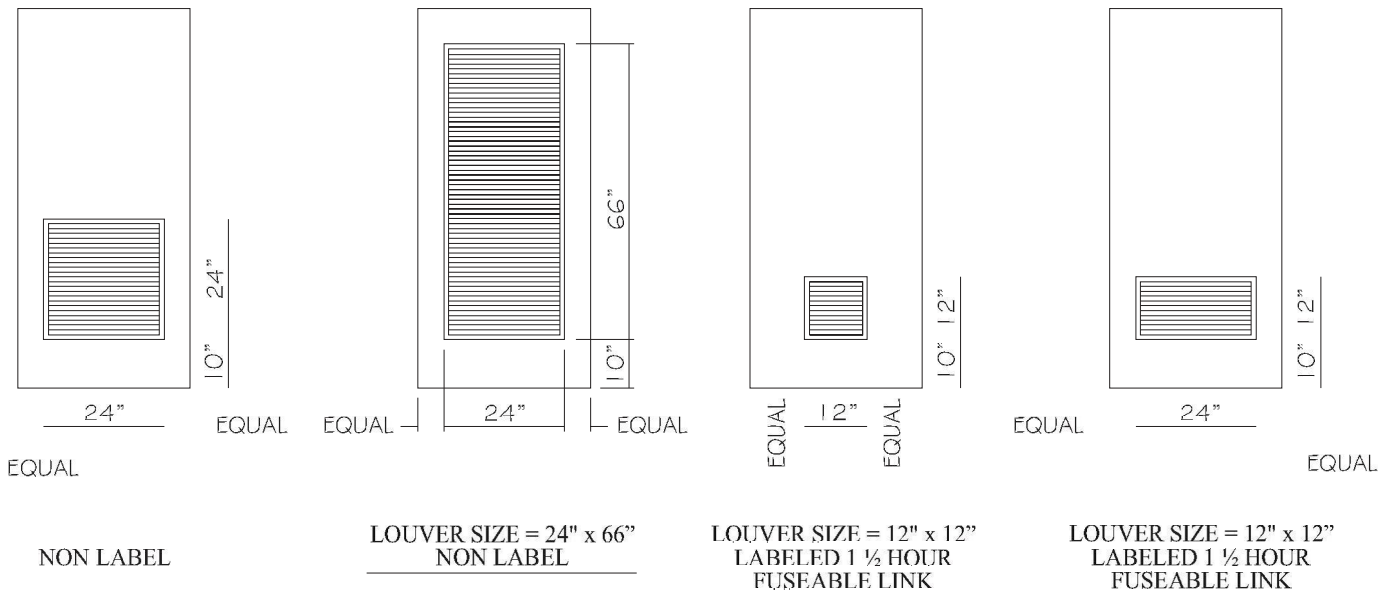

## Louver Details

LOUVER SIZE = 24" x 24"