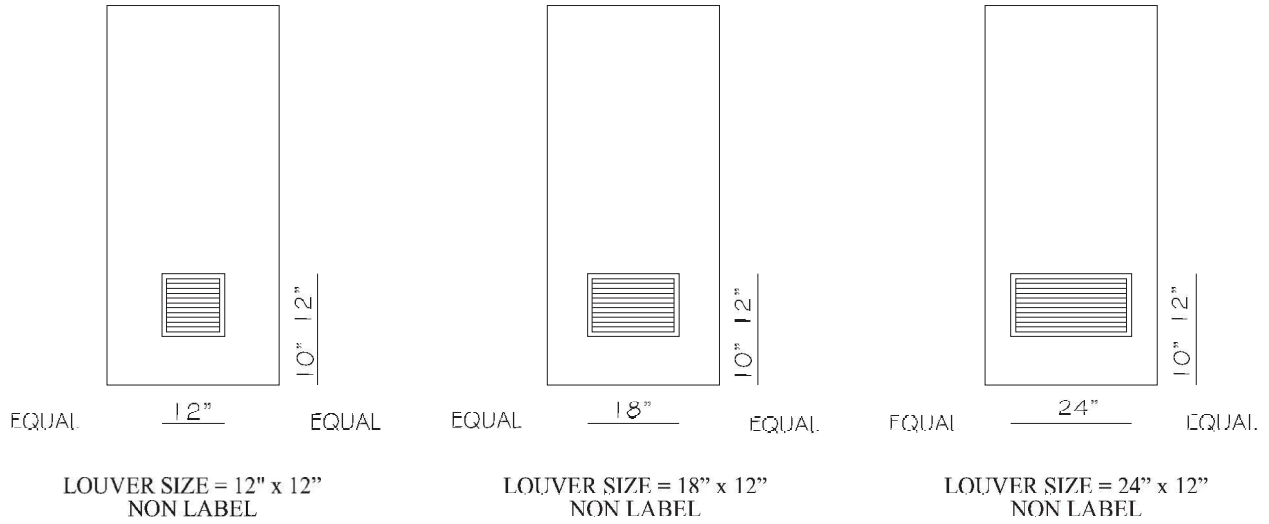

## Louver Details

LOUVER SIZE = 24" x 24"