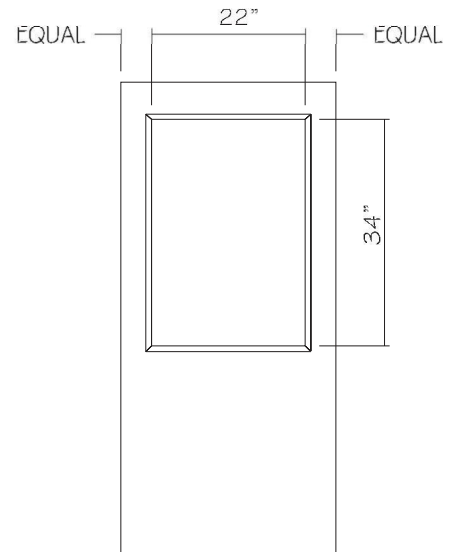

Light Kit Details

EXPOSED GLASS
SIZE: 3" x 33"

EXPOSED GLASS
SIZE: 4" x 25"

EXPOSED GLASS
SIZE: 5" x 20"

EXPOSED GLASS
SIZE: 10" x 10"

EXPOSED GLASS
SIZE: 22" x 28"

EXPOSED GLASS
SIZE: 22" x 34"

NOTE: Glass Furnished by Others.