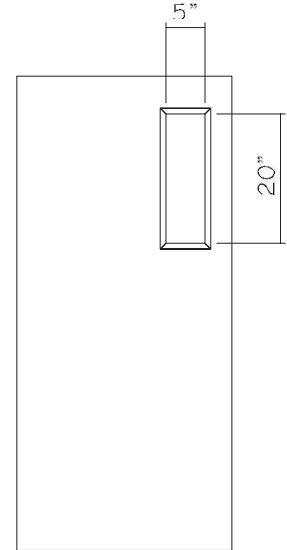

Light Kit Details

EXPOSED GLASS
SIZE: 3" x 33"

EXPOSED GLASS
SIZE: 4" x 25"

EXPOSED GLASS
SIZE: 5" x 20"

EXPOSED GLASS
SIZE: 10" x 10"

EXPOSED GLASS
SIZE: 22" x 28"

EXPOSED GLASS
SIZE: 22" x 34"

NOTE: Glass Furnished by Others.