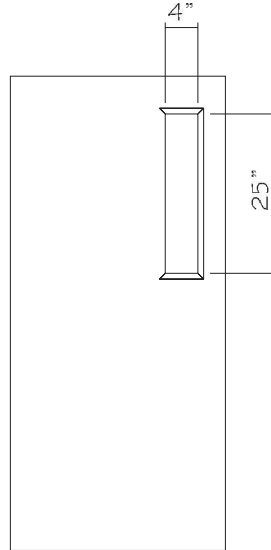

Light Kit Details

EXPOSED GLASS
SIZE: 3" x 33"

EXPOSED GLASS
SIZE: 4" x 25"

EXPOSED GLASS
SIZE: 5" x 20"

EXPOSED GLASS
SIZE: 10" x 10"

EXPOSED GLASS
SIZE: 22" x 28"

EXPOSED GLASS
SIZE: 22" x 34"

NOTE: Glass Furnished by Others.