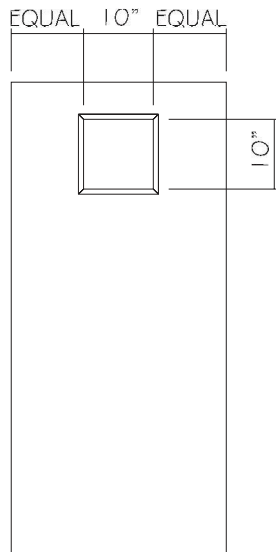

Light Kit Details

EXPOSED GLASS
SIZE: 3" x 33"

EXPOSED GLASS
SIZE: 4" x 25"

EXPOSED GLASS
SIZE: 5" x 20"

EXPOSED GLASS
SIZE: 10" x 10"

EXPOSED GLASS
SIZE: 22" x 28"

EXPOSED GLASS
SIZE: 22" x 34"

NOTE: Glass Furnished by Others.