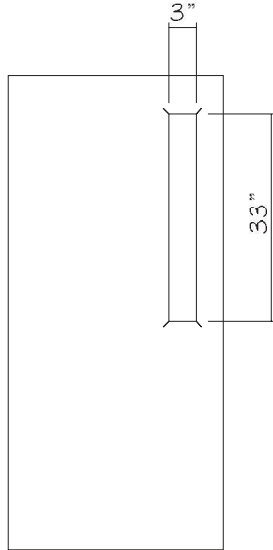

Light Kit Details

EXPOSED GLASS
SIZE: 3" x 33"

EXPOSED GLASS
SIZE: 4" x 25"

EXPOSED GLASS
SIZE: 5" x 20"

EXPOSED GLASS
SIZE: 10" x 10"

EXPOSED GLASS
SIZE: 22" x 28"

EXPOSED GLASS
SIZE: 22" x 34"

NOTE: Glass Furnished by Others.