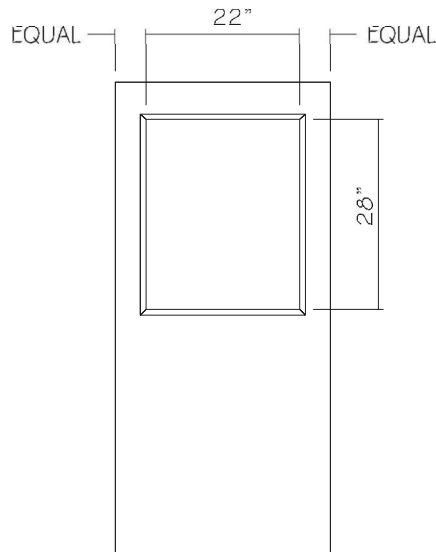

Light Kit Details

EXPOSED GLASS
SIZE: 3" x 33"

EXPOSED GLASS
SIZE: 4" x 25"

EXPOSED GLASS
SIZE: 5" x 20"

EXPOSED GLASS
SIZE: 10" x 10"

EXPOSED GLASS
SIZE: 22" x 28"

EXPOSED GLASS
SIZE: 22" x 34"

NOTE: Glass Furnished by Others.