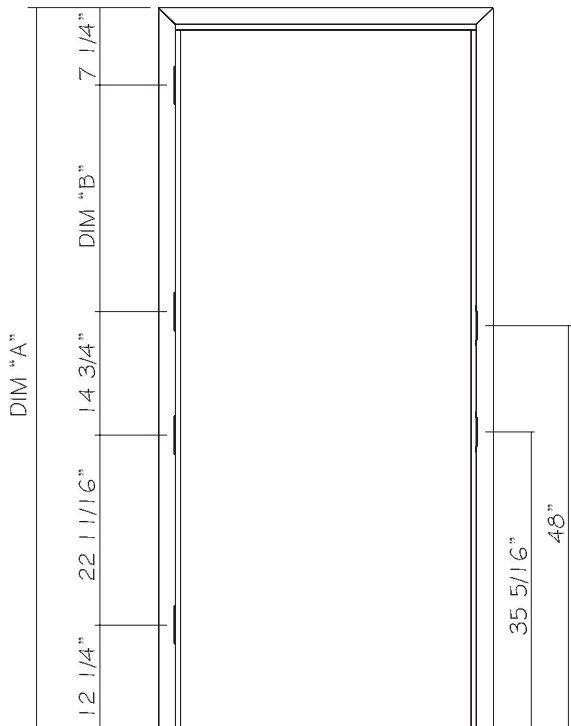

Dutch Door Frame

NOTES:

- 1) AVAILABLE BOTH WELDED AND KNOCKED-DOWN (KD)
- 2) AVAILABLE WITH ALL ANCHORING OPTIONS

| Dim "A" | Dim "B" |
|---------|----------|
| 6-0 | 15 1/16" |
| 6-2 | 17 1/16" |
| 6-4 | 19 1/16" |
| 6-6 | 21 1/16" |
| 6-8 | 23 1/16" |
| 6-10 | 25 1/16" |
| 7-0 | 27 1/16" |
| 7-2 | 29 1/16" |
| 7-4 | 31 1/16" |
| 7-6 | 33 1/16" |
| 7-8 | 35 1/16" |
| 7-10 | 37 1/16" |
| 8-0 | 39 1/16" |