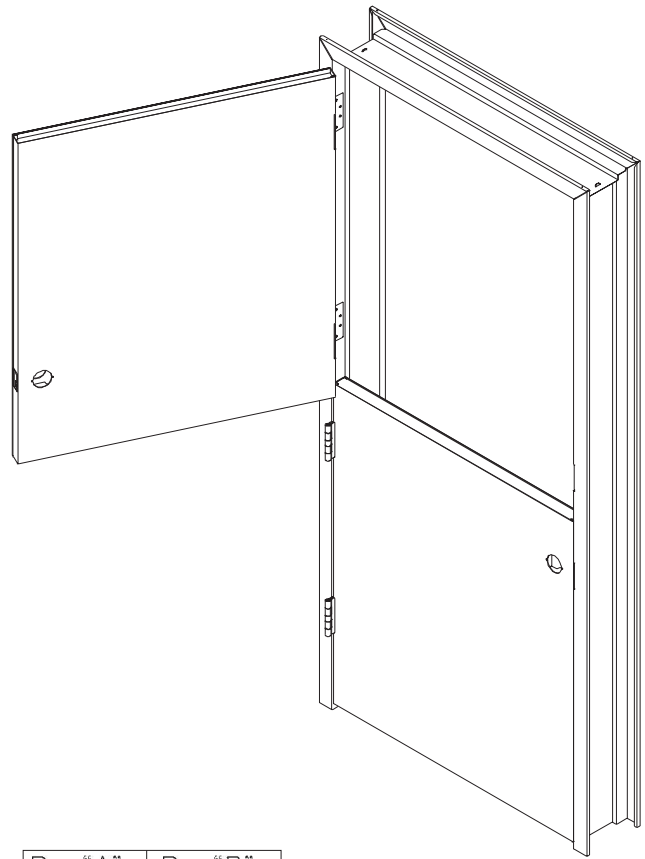

Dutch Door Frame

NOTES:

- 1) AVAILABLE BOTH WELDED AND KNOCKED-DOWN (KD)
- 2) AVAILABLE WITH ALL ANCHORING OPTIONS

| Dim "A" | Dim "B" |
|---------|----------|
| 6-0 | 15 1/16" |
| 6-2 | 17 1/16" |
| 6-4 | 19 1/16" |
| 6-6 | 21 1/16" |
| 6-8 | 23 1/16" |
| 6-10 | 25 1/16" |
| 7-0 | 27 1/16" |
| 7-2 | 29 1/16" |
| 7-4 | 31 1/16" |
| 7-6 | 33 1/16" |
| 7-8 | 35 1/16" |
| 7-10 | 37 1/16" |
| 8-0 | 39 1/16" |